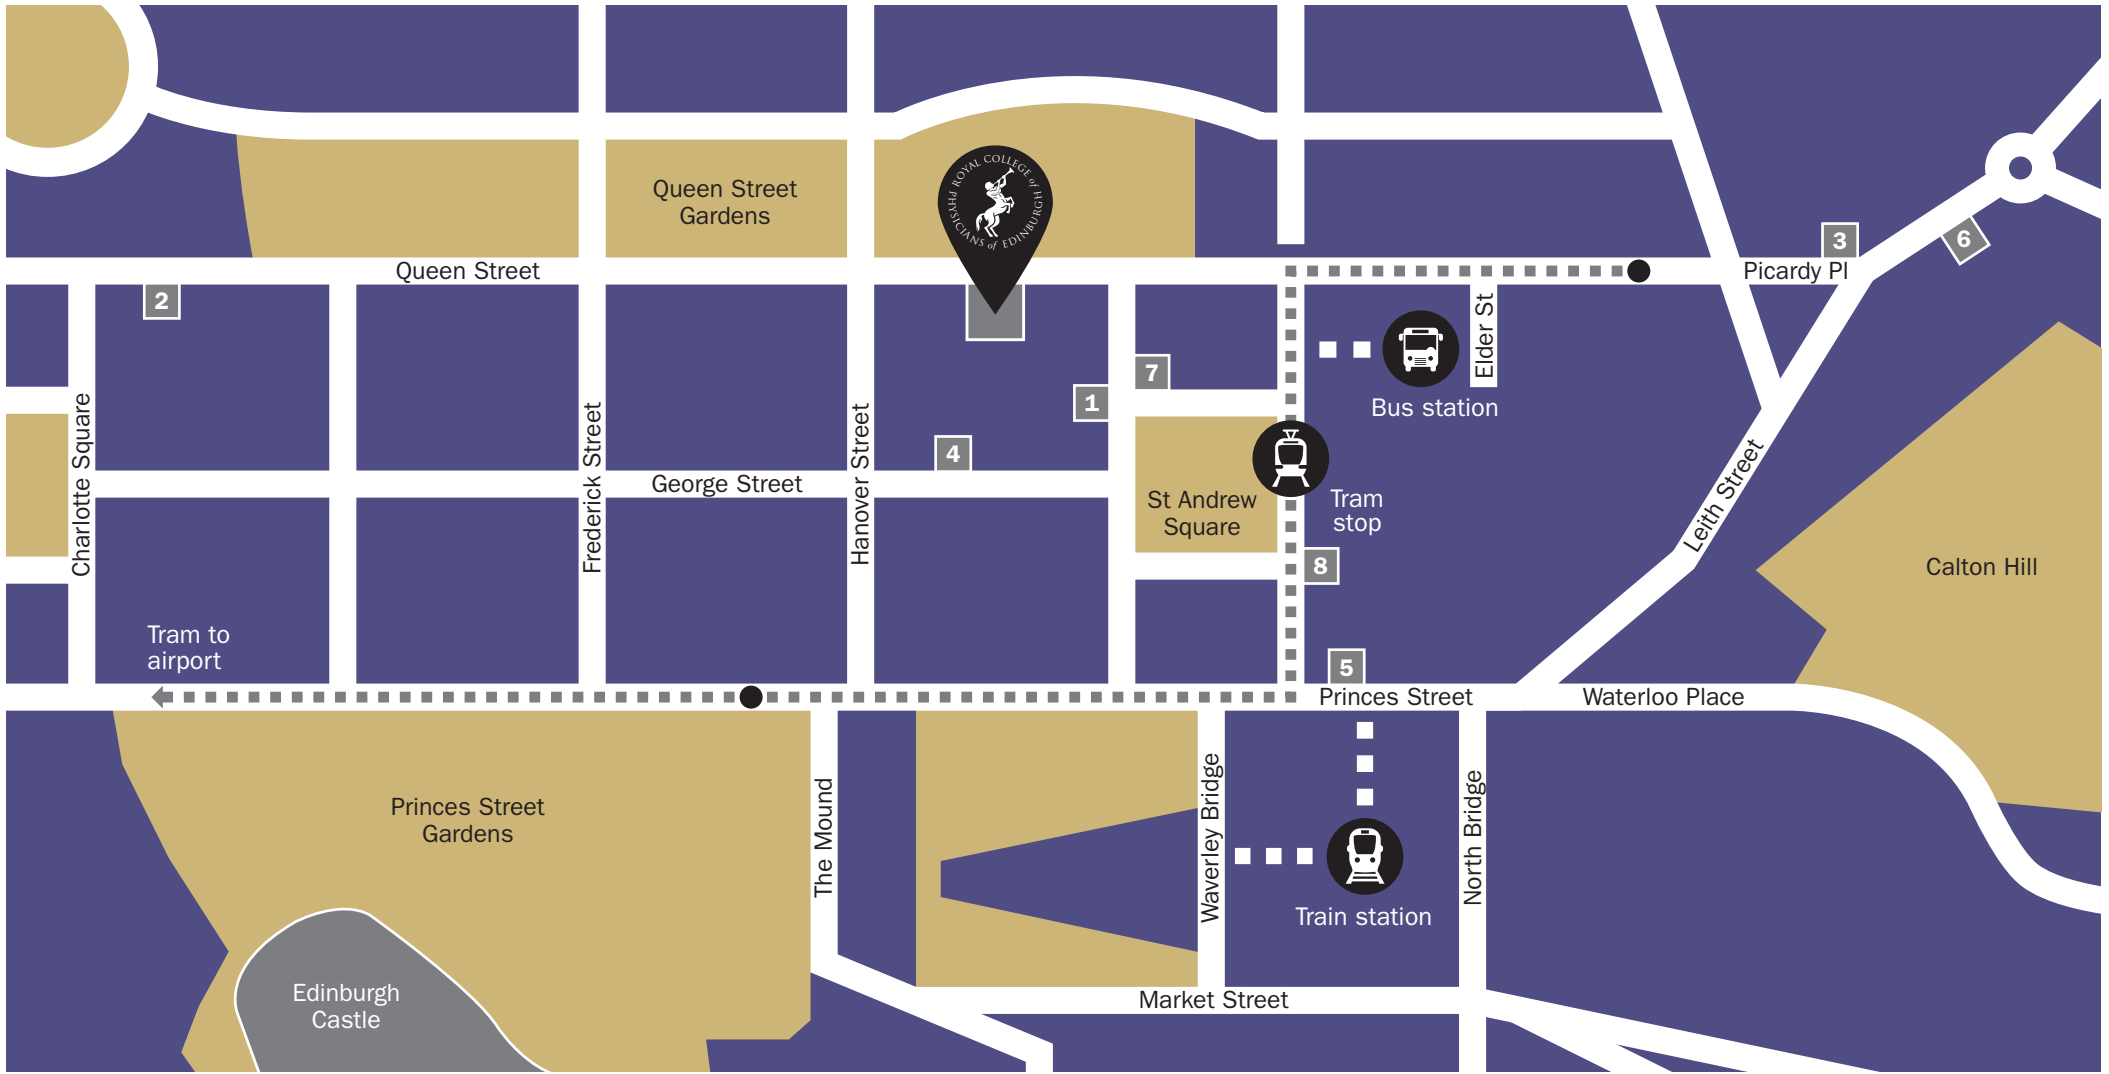

Cheval The Edinburgh Grand

★★★★★

42 St Andrew Square, Edinburgh EH2 2AD

T: 0131 510 7719

E: Reservations.edinburgh@chevalresidences.com

W: www.chevalcollection.com

Distance to RCPE: 0.2 mile/4 mins walk
Special rate to RCPE: 12% off best available rate

Map key

★★★★	★★★★★	★★★★★★
1 IBIS Styles Edinburgh	4 InterContinental Edinburgh The George	8 Cheval The Edinburgh Grand
2 YOTEL Edinburgh	5 Hotel Indigo Princes Street	
3 Holiday Inn Express	6 Courtyard Marriott	
	7 Malmaison Edinburgh City	